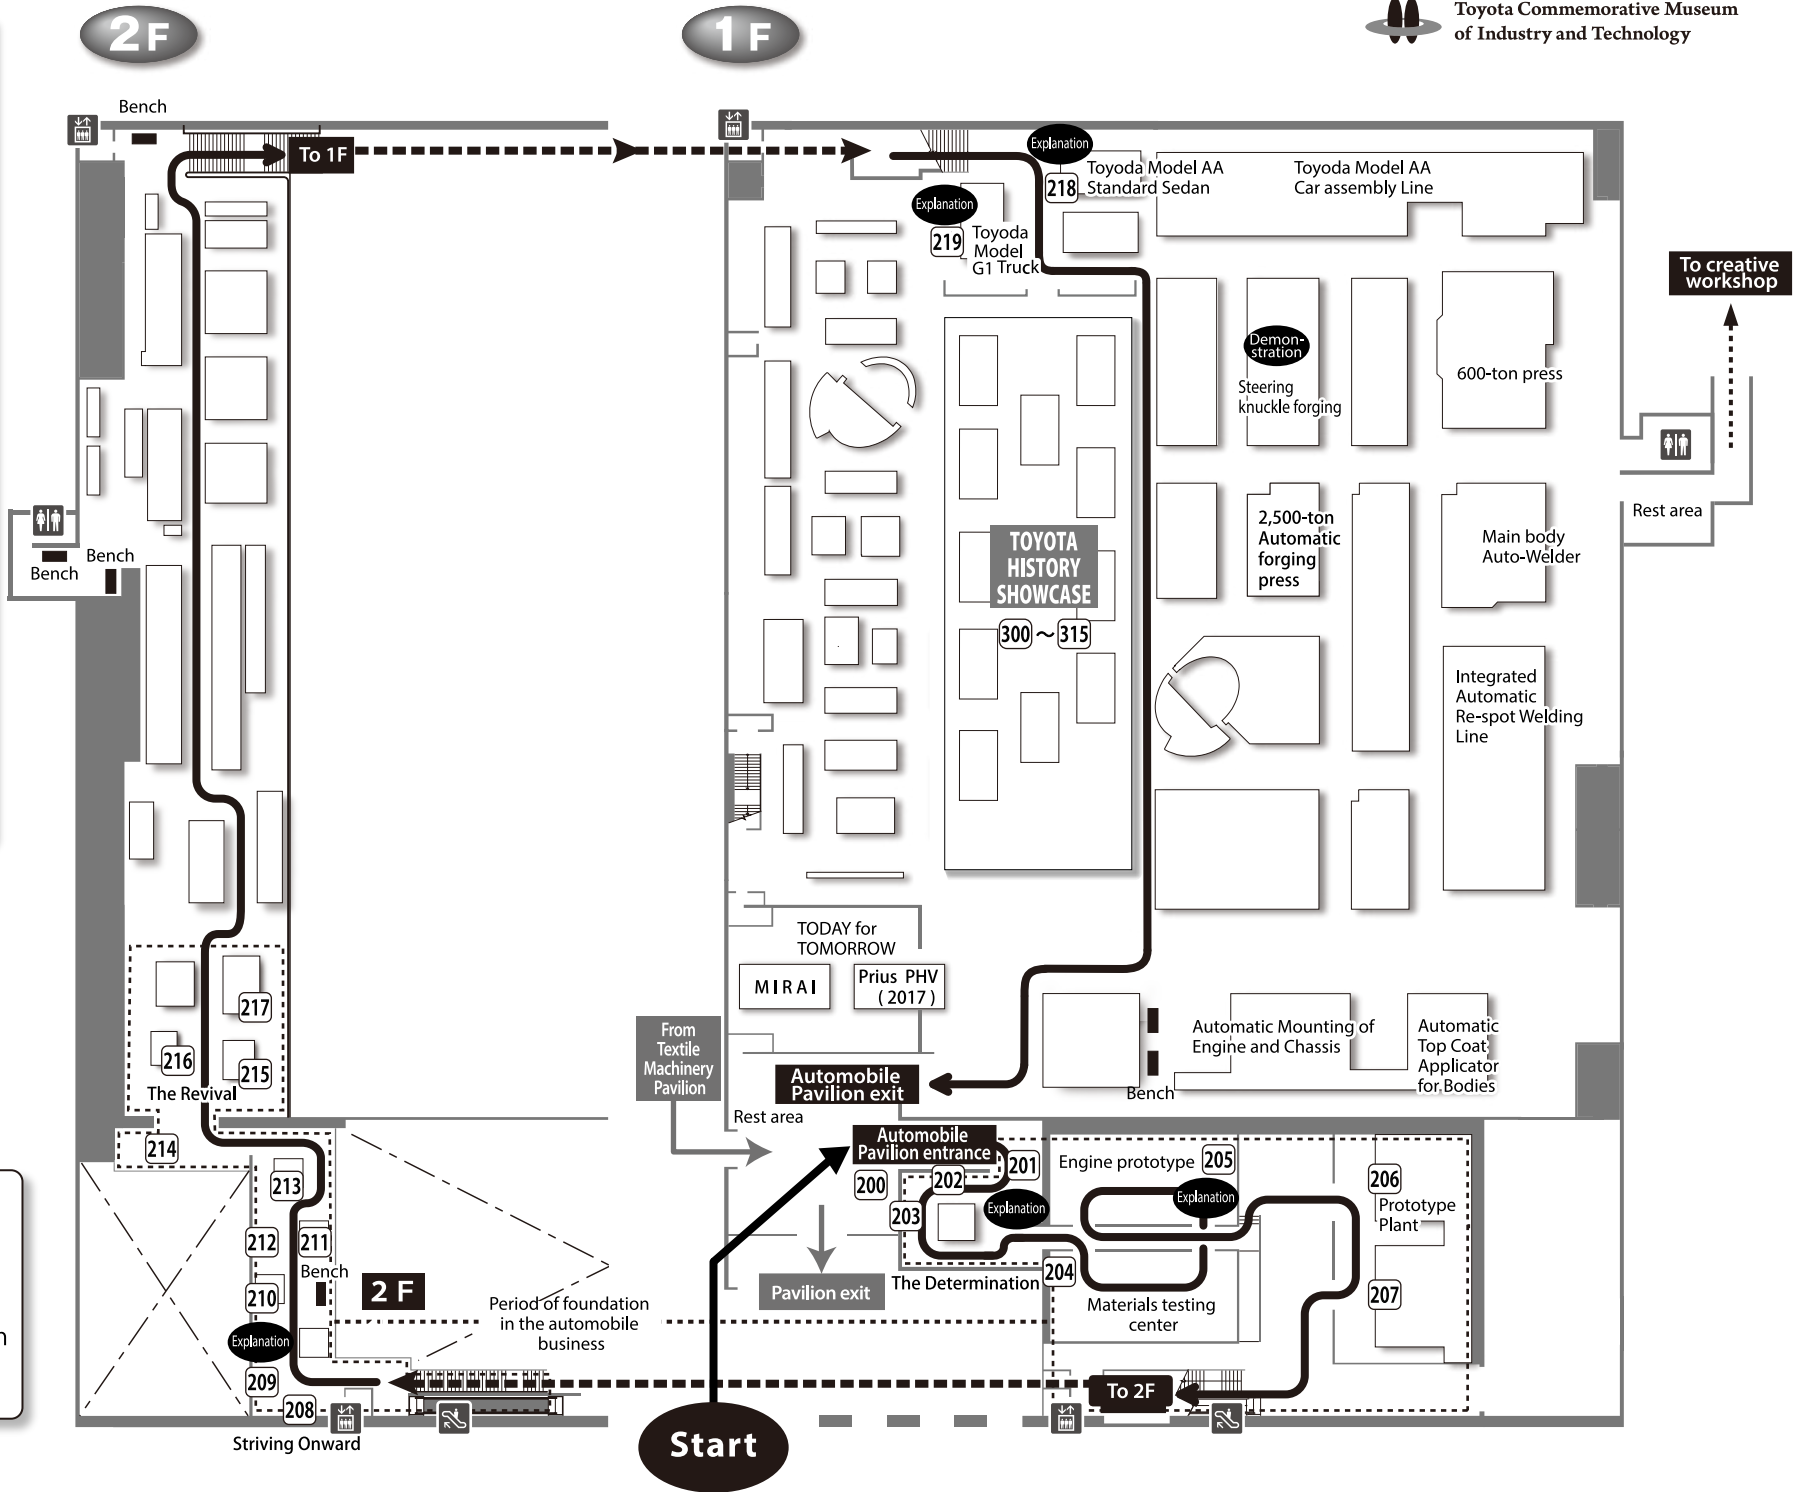

Automobile Pavilion

Recommended approx. 30minute course

200 ~ 219

TOYOTA HISTORY SHOWCASE 20minute course

218 · 219 300 ~ 315

- ◆ The audio guided tour explains at each section. Please follow □ number.
- ◆ You can see the demonstration at ● Demonstration ● Explanation .

Start